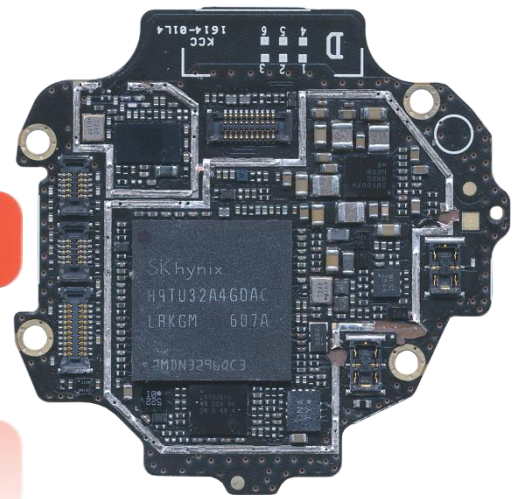

AMAZFIT A1602

www.sitrigroup.com

Weibo

Wechat

Teardown Analysis Report

AMAZFIT A1602 Product Analysis Report

Table Of Contents

Teardown Analysis

Product Overview	Page 2
Teardown	Page 7
IC Analysis	Page 15
Antenna	Page 22

Sensor Analysis

Accelerometer & Gyroscope Sensor	Page 24
Electronic Compass	Page 29
Digital Pressure Sensor	Page 31
Ambient Light Sensor	Page 35
Heart Rate Sensor	Page 37