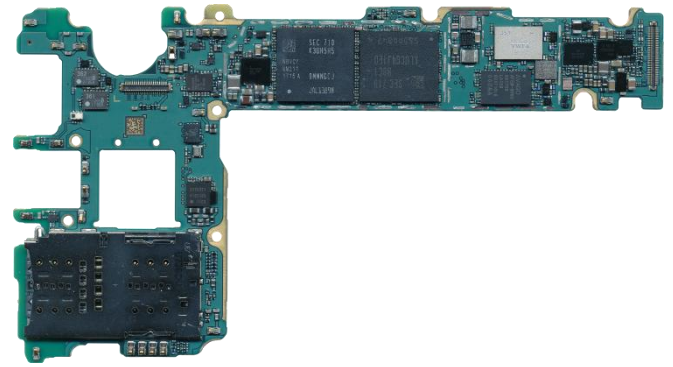

Samsung Galaxy S8 SM-G950F

www.sitrigroup.com

Weibo

Wechat

Teardown Analysis Report

Samsung Galaxy S8 SM-G950F RF Block Analysis Report

Table Of Contents

| | |
|----------------------------|---------|
| RF Block Diagram | Page 2 |
| Antenna | Page 3 |
| RF Function Area | Page 8 |
| RF IC Identification | Page 10 |
| RF IC Information | Page 14 |
| RF IC List | Page 67 |