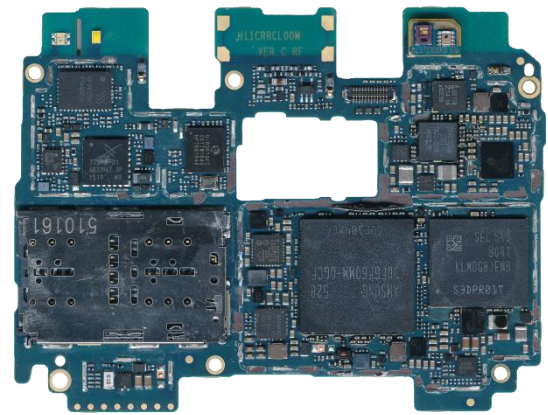

Huawei Mate S CRR-CL20

www.sitrigroup.com

Weibo

Wechat

Teardown Analysis Report

To Know

Huawei Mate S CRR-CL20 RF Block Analysis Report

Table Of Contents